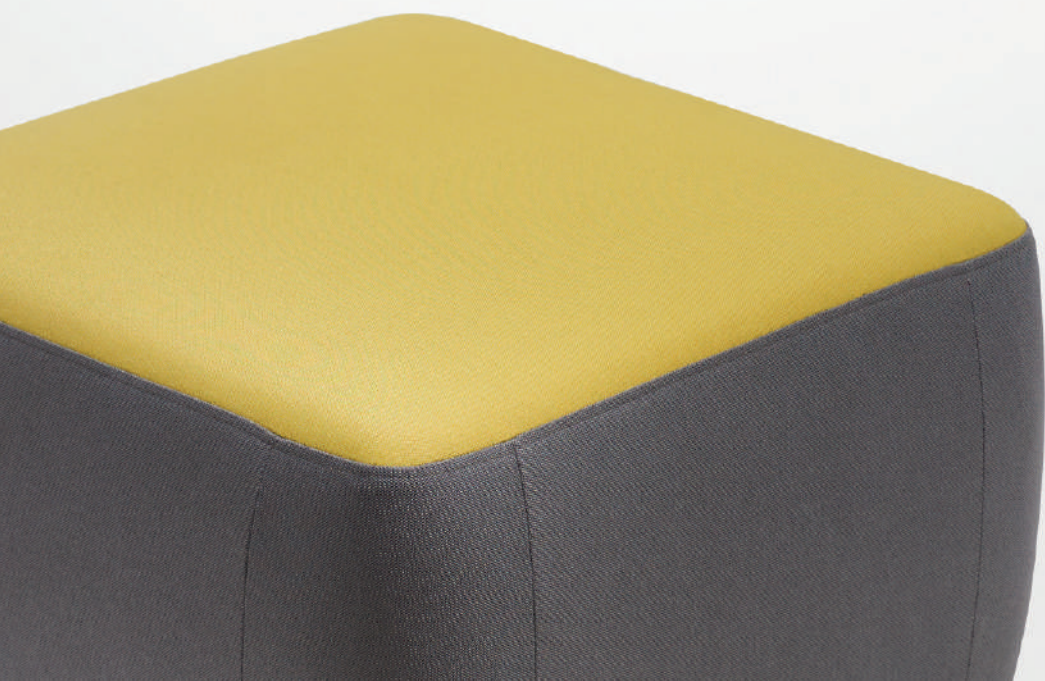

LALA

LALA

Lala is pouf seating for any casual area. It can be used in combination with any kind of sofa setting. Available in round or square shape. Upholstery in fabric or vinyl in mono-colour tone or two-colour tone.

MODEL NO.	LA-R-600	LA-R-850	LA-S-600	LA-S-850
DIMENSION	Dia. 680	Dia. 850	W 600	W 850
IN MM	H 400	H 400	D 600	D 850
			H 400	H 400